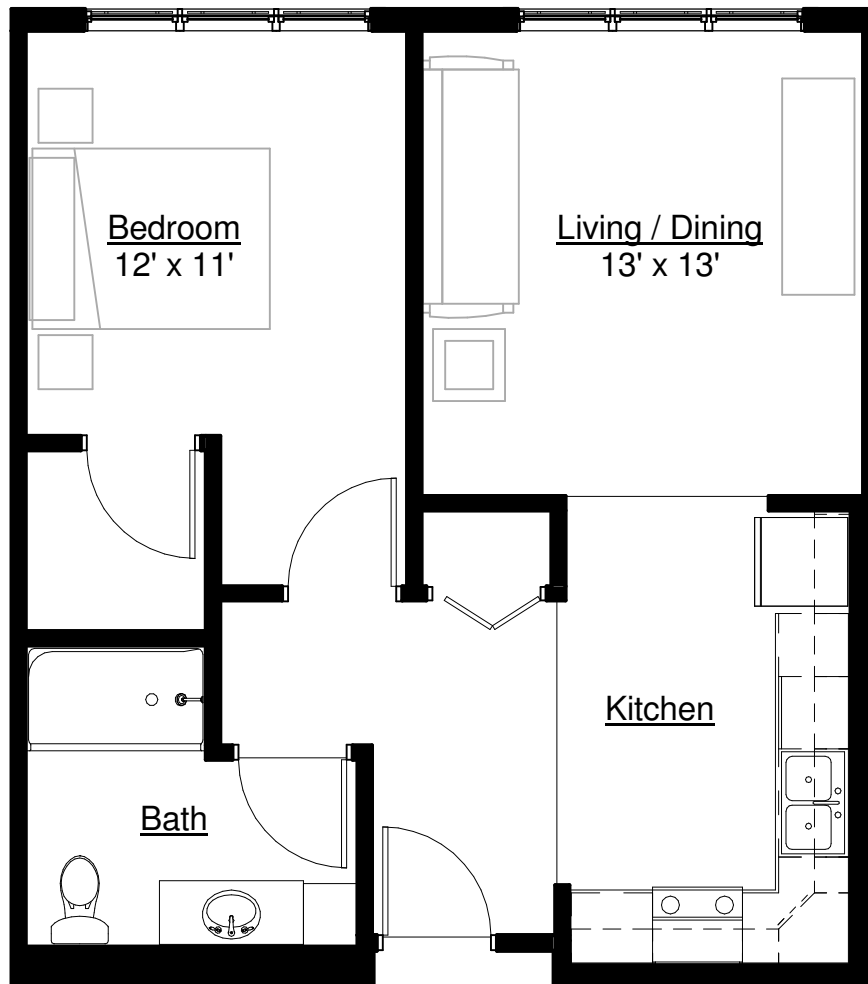

INVER GLEN

SOUTHVIEW
SENIOR LIVING
COMMUNITIES

Approx. 650 Sq. FT.
One Bedroom (AL, IL, MC)

The Hickory