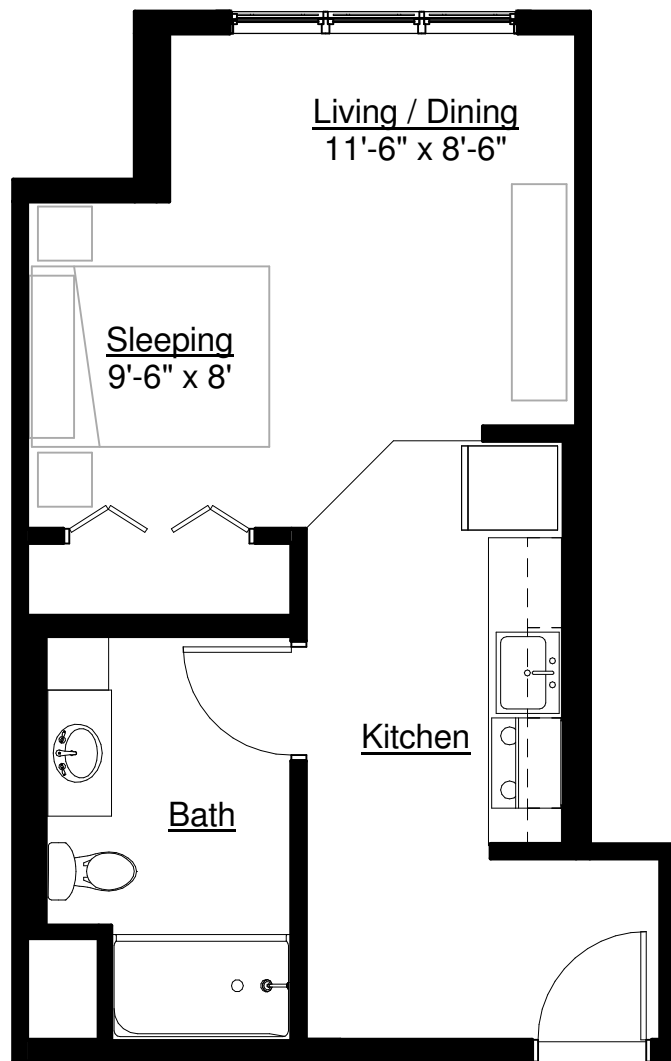

INVER GLEN

SOUTHVIEW
SENIOR LIVING
COMMUNITIES

Approx. 449 Sq. FT.
Studio (MC)

The Cedar