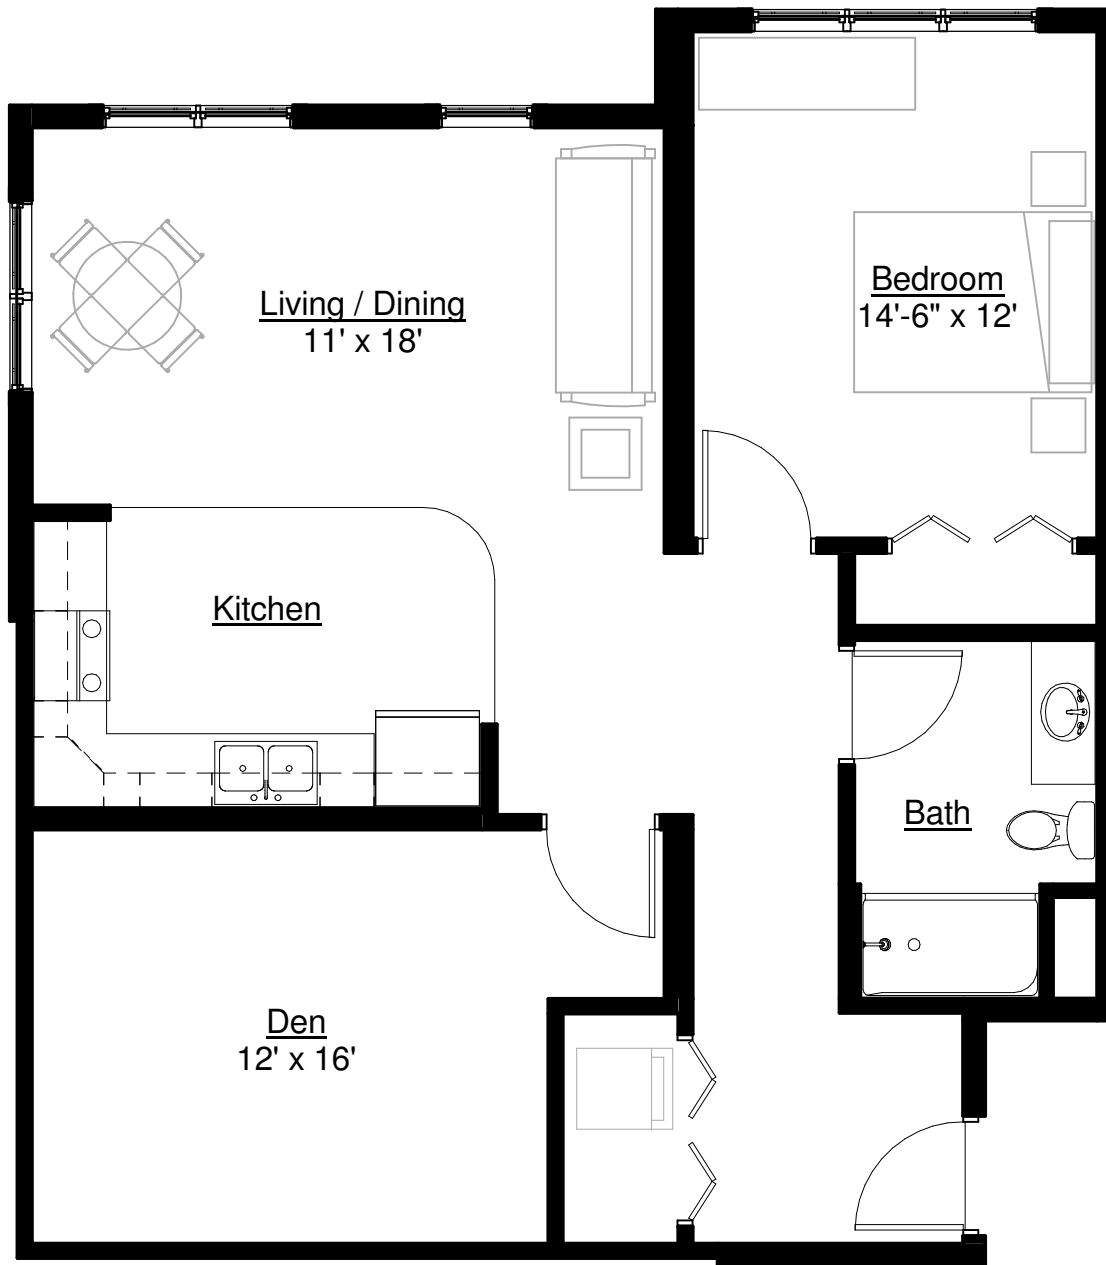

INVER GLEN

SOUTHVIEW
SENIOR LIVING
COMMUNITIES

Approx. 979 Sq. FT.
One Bedroom / Den (IL)

The Redwood