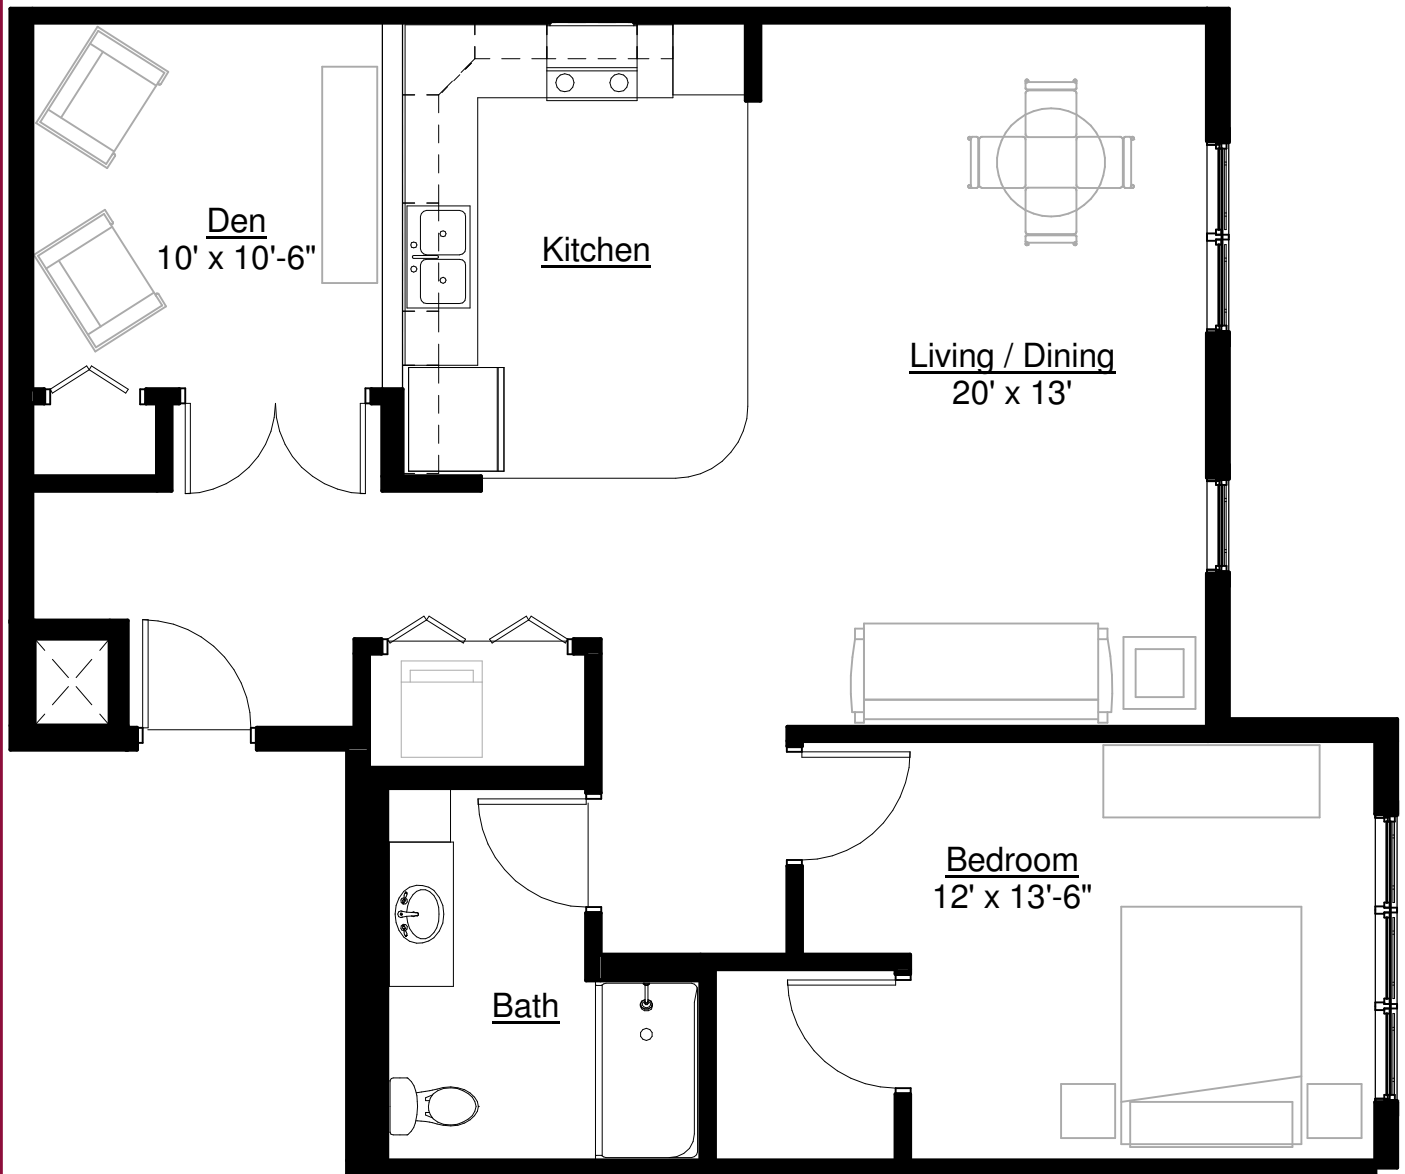

INVER GLEN

SOUTHVIEW
SENIOR LIVING
COMMUNITIES

Approx. 1040 Sq. FT.
One Bedroom / Den (IL)

The Poplar