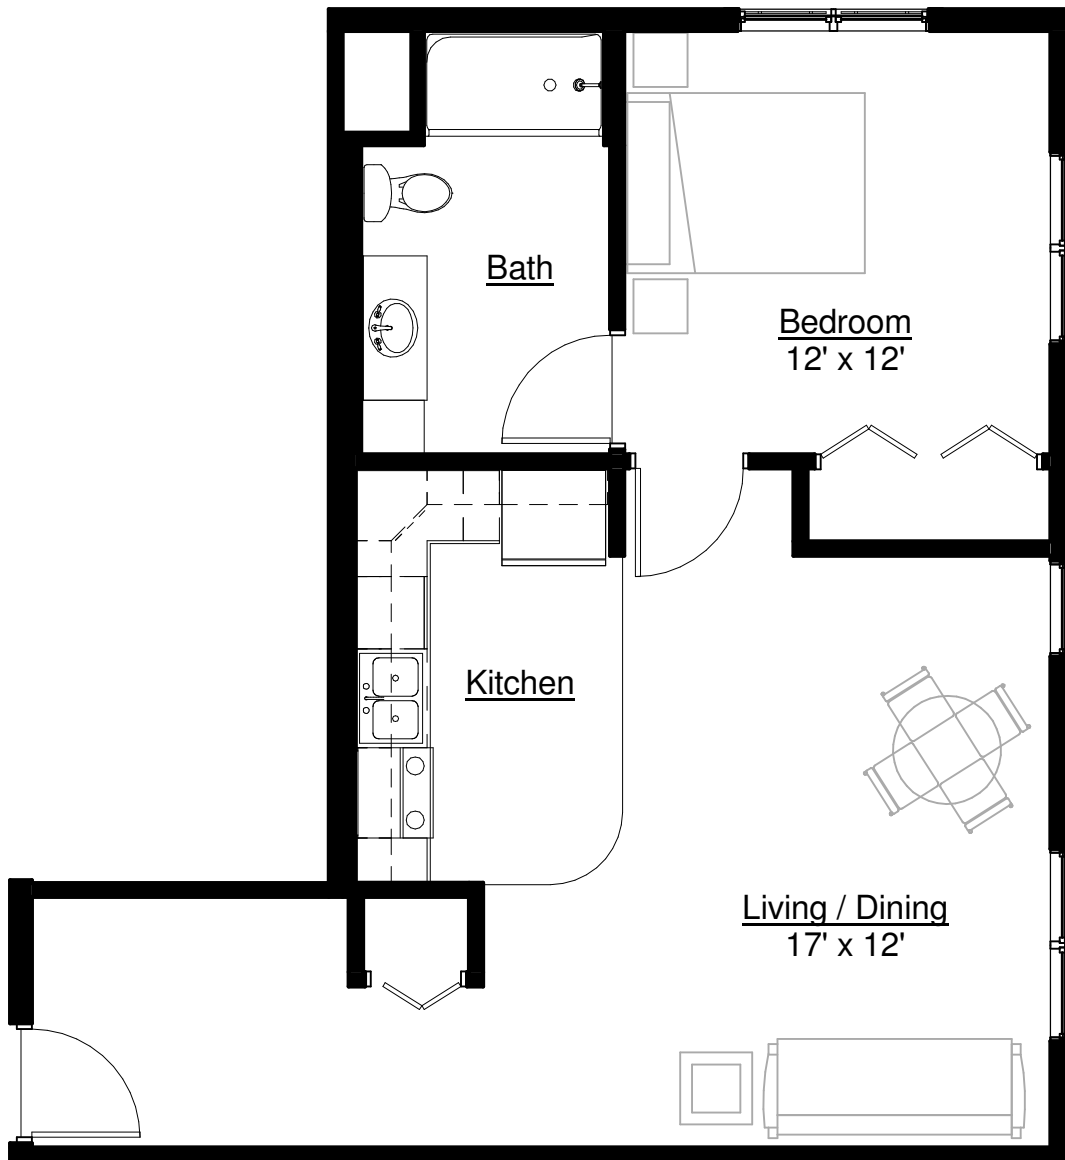

INVER GLEN

SOUTHVIEW
SENIOR LIVING
COMMUNITIES

Approx. 723 Sq. FT.
One Bedroom (AL)

The Juniper