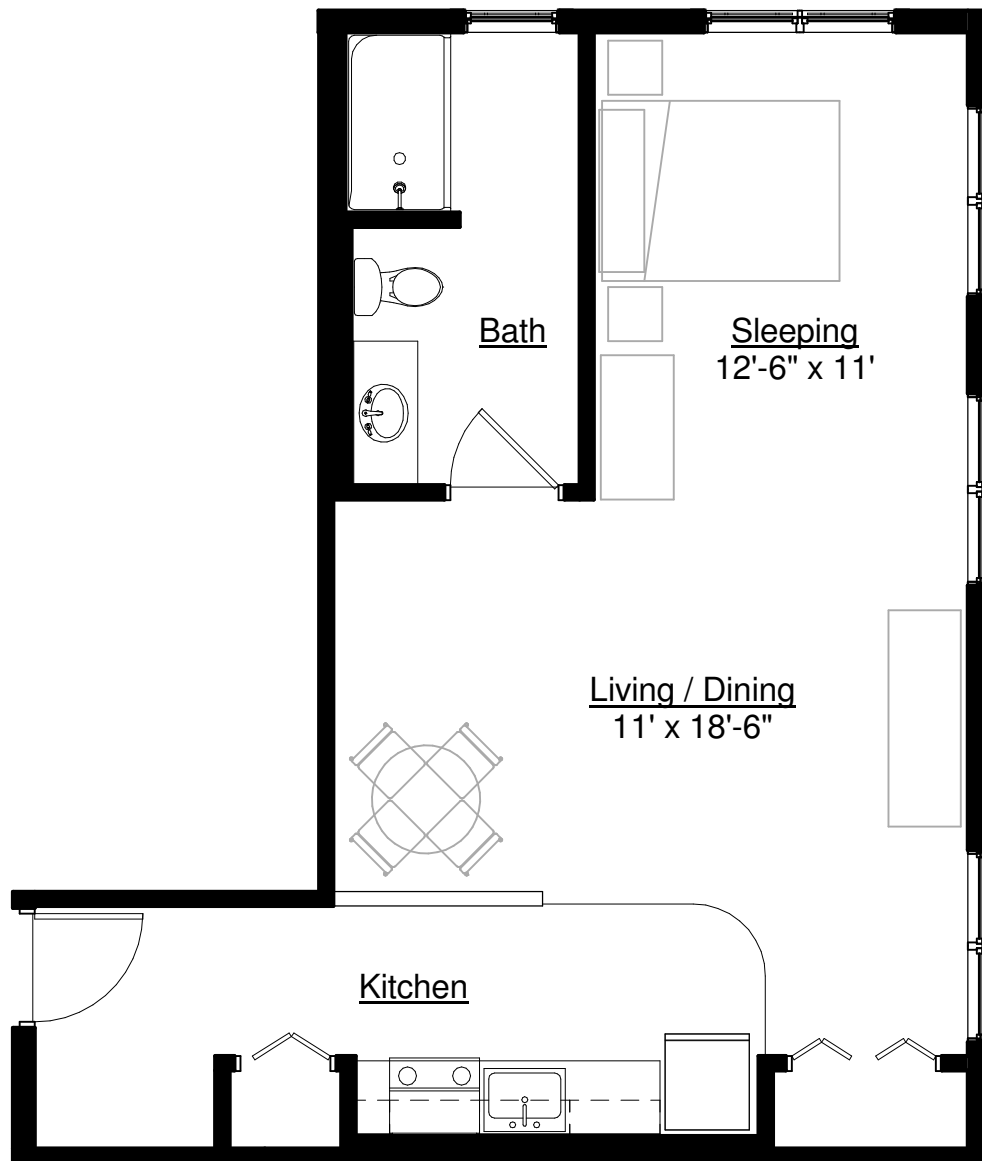

INVER GLEN

SOUTHVIEW
SENIOR LIVING
COMMUNITIES

Approx. 657 Sq. FT.
Studio (MC)

The Beech