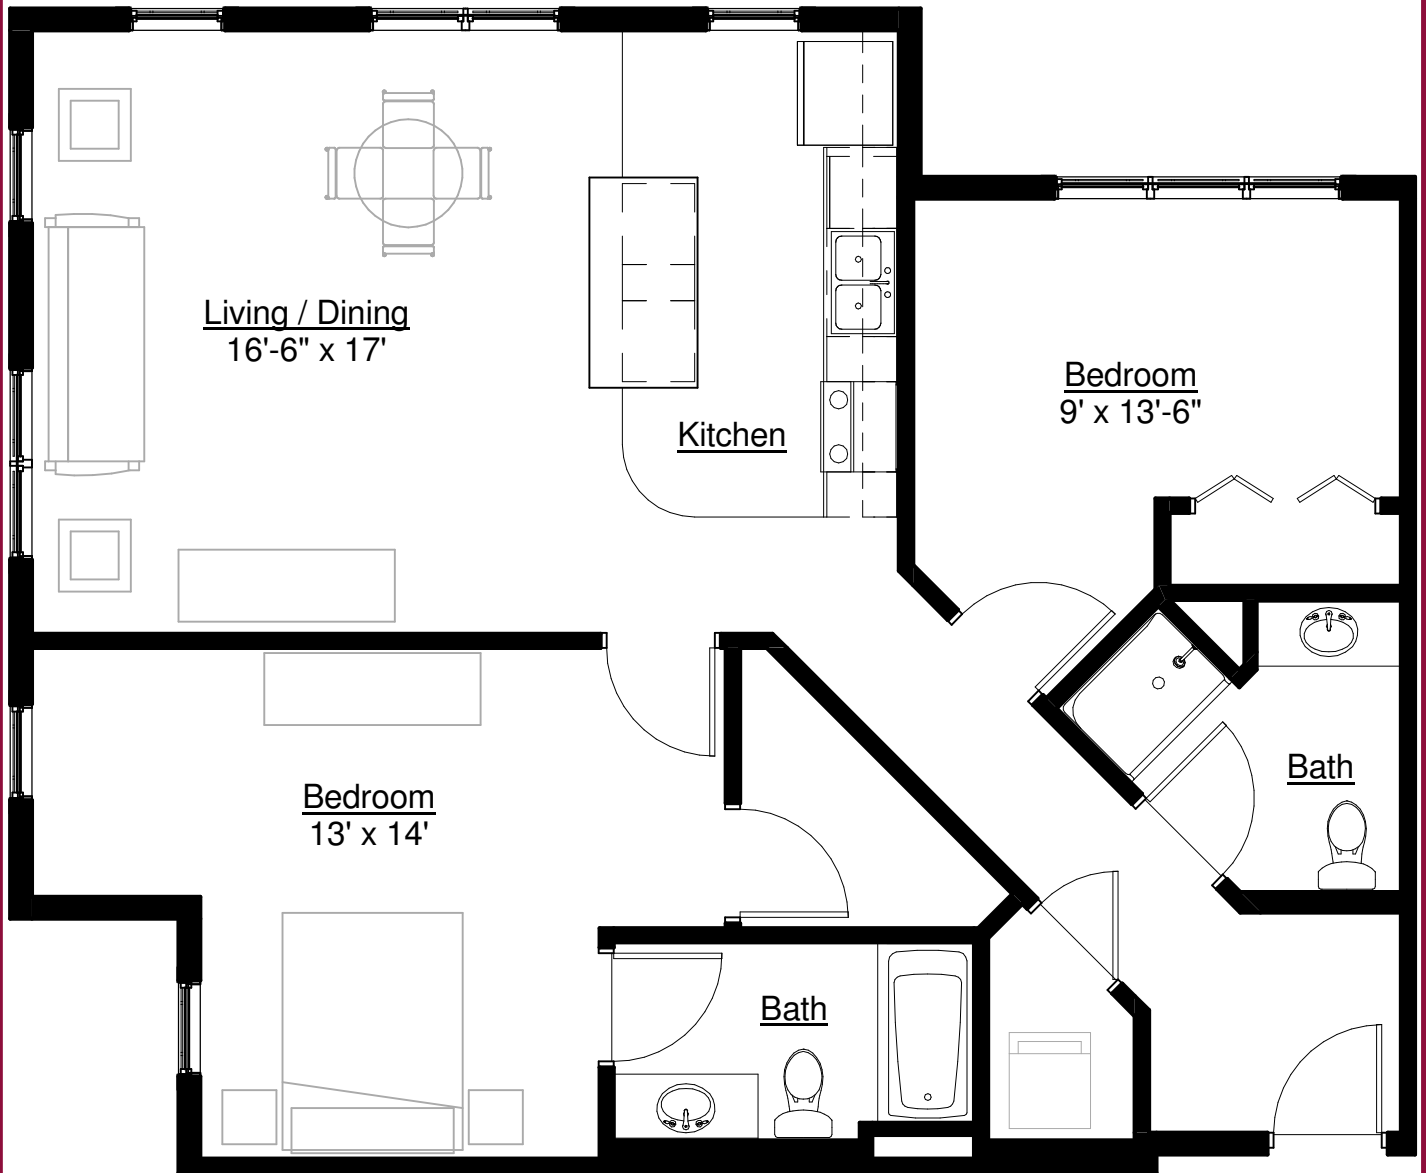

INVER GLEN

SOUTHVIEW
SENIOR LIVING
COMMUNITIES

Approx. 1154 Sq. FT.
Two Bedroom (IL)

The Sycamore